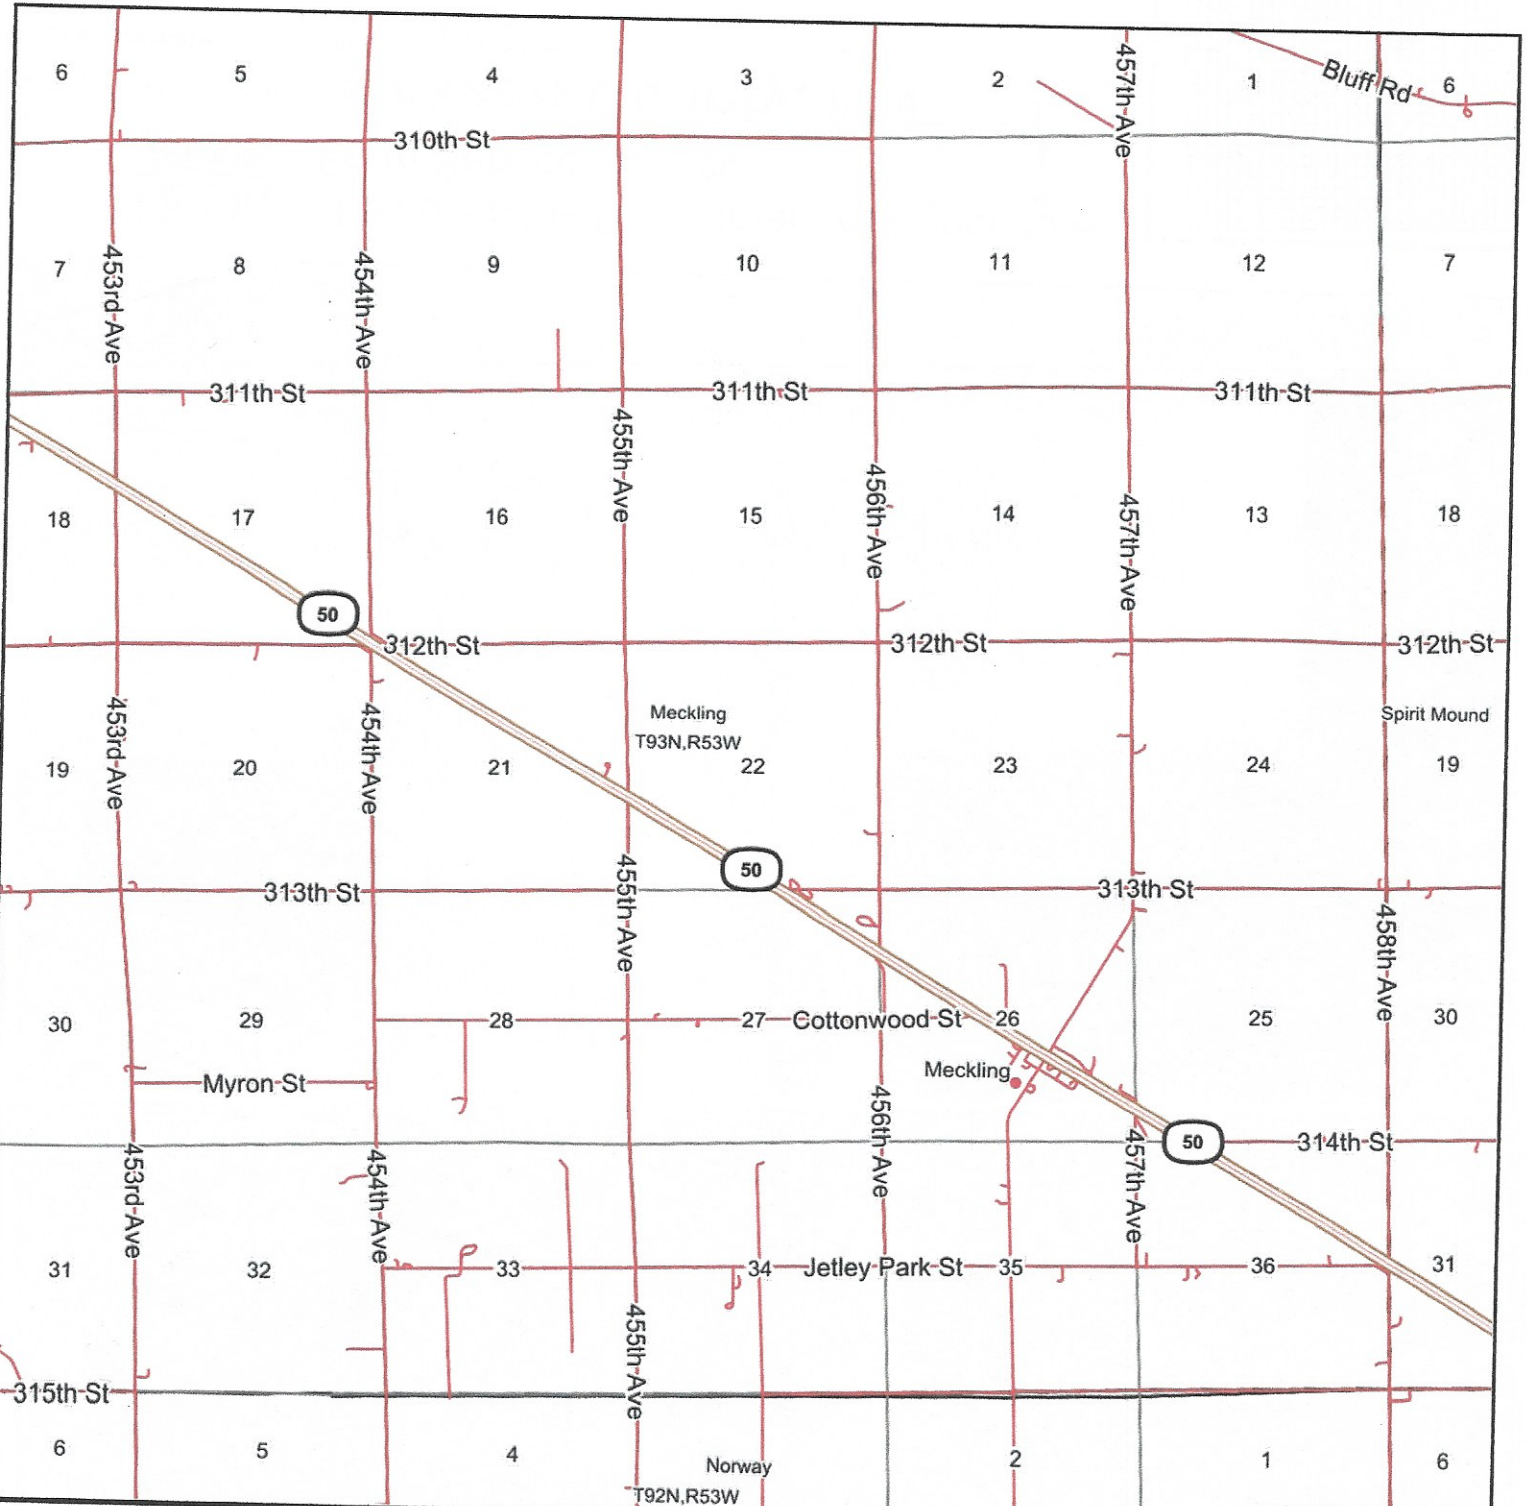

OverView Map

©2018 AgriData, Inc.

map center: 42° 51' 32.8, -97° 5' 31.59

9/20/2018

Maps Provided By:
surety
CUSTOMIZED ONLINE MAPPING
© AgriData, Inc. 2018 www.AgriDataInc.com